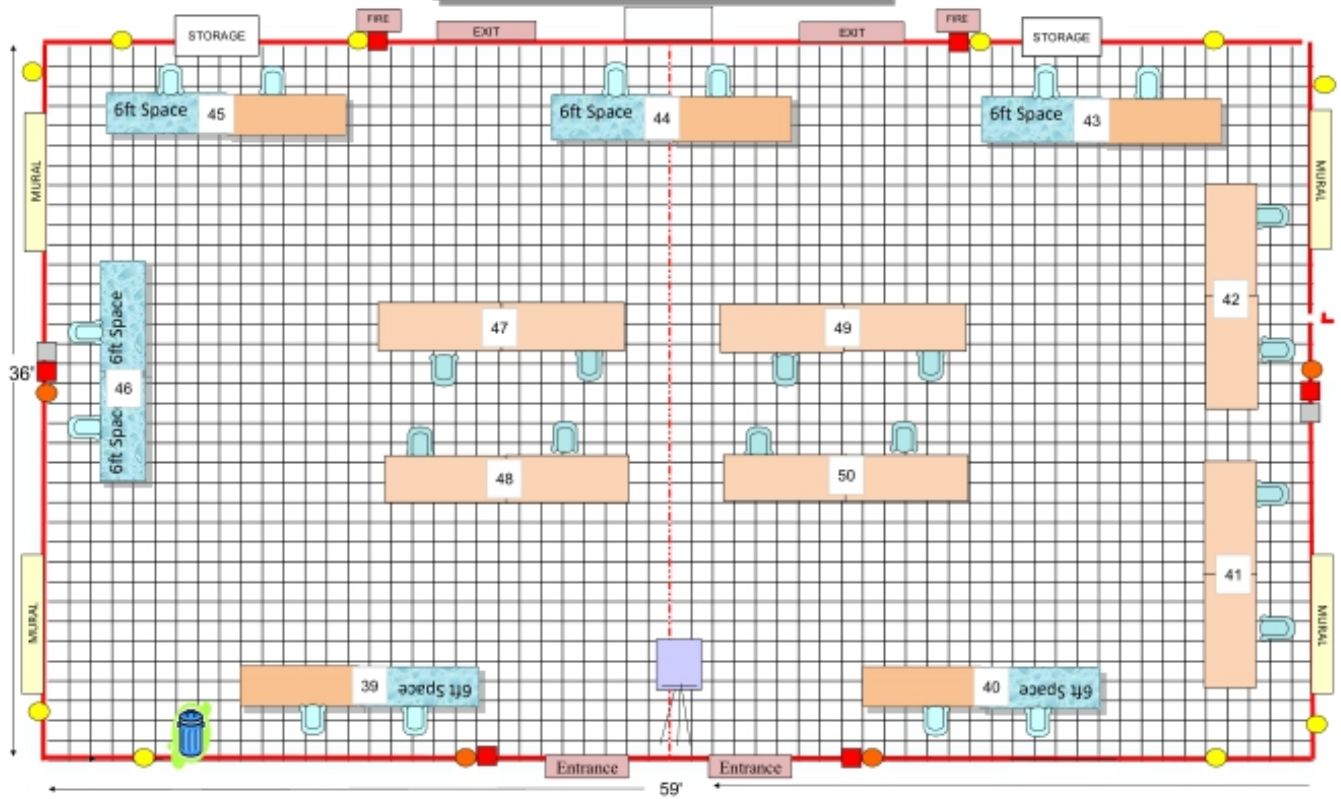

Saturday 10.11.25 Villages Art Association Showcase
 Set-up Friday 10.11.25 - 5pm
 4-6ft tables - 4 chairs - 1 easel
 9.16.25 version - Lifestyles Pending - DD

ROHAN Lobby

Saturday 10.11.25 Villages Art Association Showcase
 Set-up Friday 10.11.25 - 5pm
 3-6ft tables - 36-Card tables - 28 chairs -
 1 easel
 9.16.25 version - Lifestyles Pending - DD

ROHAN

Eisenhower

Saturday 10.11.25 Villages Art Association Showcase
 Set-up Friday 10.11.25 - 5pm
 23-6ft tables - 24 chairs - 1 easel
 9.16.25 version - Lifestyles Pending - DD

Rohan

Mulberry Room

Saturday 10.11.25 Villages Art Association Showcase
 Set-up Friday 10.11.25 - 5pm
 22-6ft card tables - 32 chairs - 1 easel
 9.16.25 version - Lifestyles Pending - DD

ROHAN

La Hacienda Room

Saturday 10.11.25 Villages Art Association Showcase
 Set-up Friday 10.11.25 - 5pm
 19-6ft tables - 22 chairs - 1 easel
 9.16.25 version - Lifestyles Pending - DD

ROHAN

Laurel Manor Room

Colony Cottage Room

Saturday 10.11.25 Villages Art Association Showcase
Set-up Friday 10.11.25 - 5pm
17-6ft tables - 24 chairs - 1 easel
9.16.25 version - Lifestyles Pending - DD

ROHAN

Savannah Room

Lake Miona Room