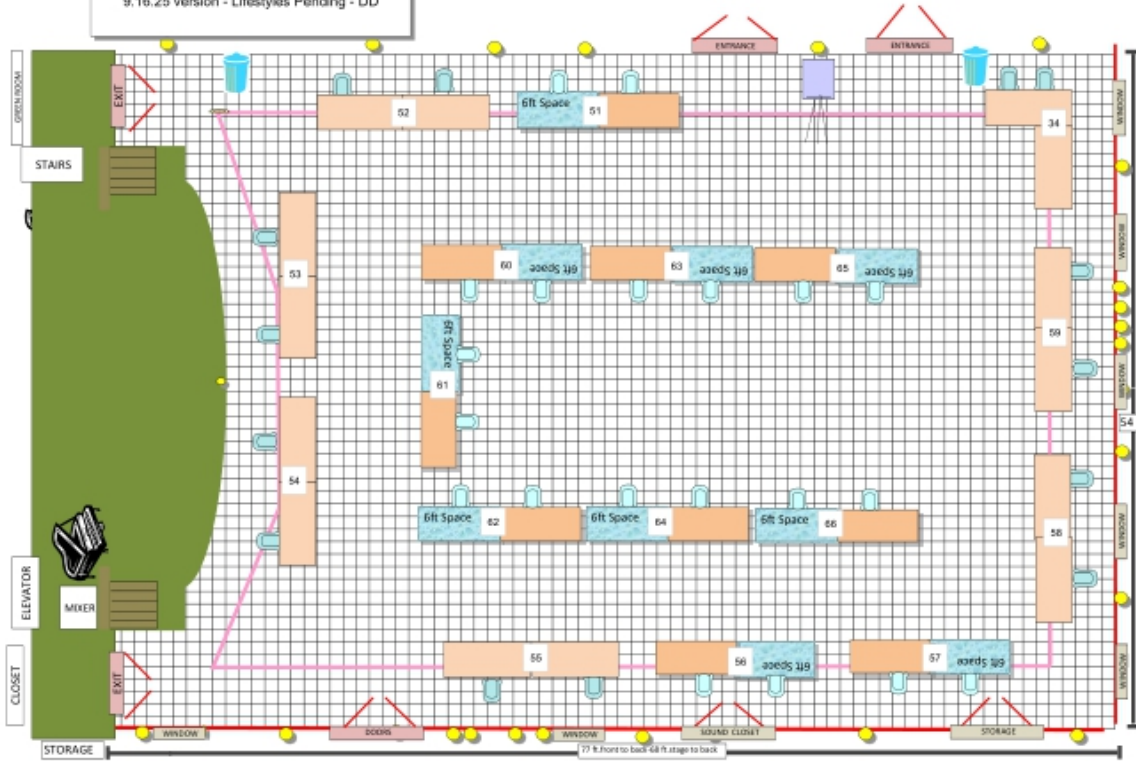

Saturday 10.11.25 Villages Art Association Showcase
 Set-up Friday 10.11.25 - 5pm
 4-6ft tables - 4 chairs - 1 easel
 9.16.25 version - Lifestyles Pending - DD

ROHAN Lobby

Saturday 10.11.25 Villages Art Association Showcase
 Set-up Friday 10.11.25 - 5pm
 3-6ft tables - 36-Card tables - 28 chairs -
 1 easel
 9.16.25 version - Lifestyles Pending - DD

ROHAN

Eisenhower

Saturday 10.11.25 Villages Art Association Showcase
 Set-up Friday 10.11.25 - 5pm
 23-6ft tables - 24 chairs - 1 easel
 9.16.25 version - Lifestyles Pending - DD

Rohan

Mulberry Room

Saturday 10.11.25 Villages Art Association Showcase
 Set-up Friday 10.11.25 - 5pm
 22-6ft card tables - 32 chairs - 1 easel
 9.16.25 version - Lifestyles Pending - DD

ROHAN

La Hacienda Room

Saturday 10.11.25 Villages Art Association Showcase
 Set-up Friday 10.11.25 - 5pm
 19-6ft tables - 22 chairs - 1 easel
 9.16.25 version - Lifestyles Pending - DD

ROHAN

Laurel Manor Room

Colony Cottage Room

Saturday 10.11.25 Villages Art Association Showcase
Set-up Friday 10.11.25 - 5pm
17-6ft tables - 24 chairs - 1 easel
9.16.25 version - Lifestyles Pending - DD

ROHAN

Savannah Room

Lake Miona Room