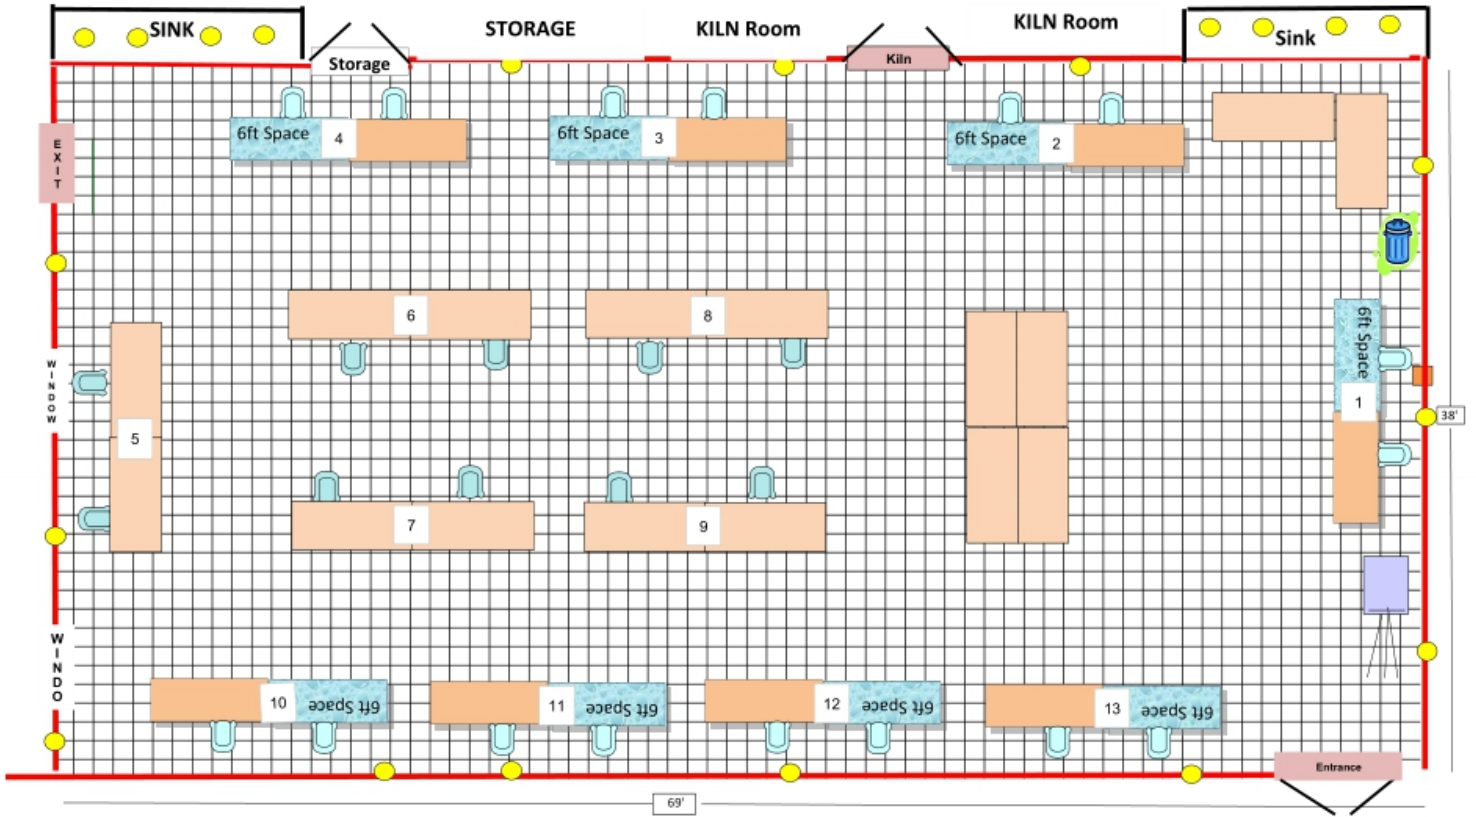

Saturday 10.11.25 Villages Art Association Showcase
 Set-up Friday 10.11.25 - 5pm
 4-6ft tables - 4 chairs - 1 easel
 9.16.25 version - Lifestyles Pending - DD

ROHAN Lobby

Saturday 10.11.25 Villages Art Association Showcase
 Set-up Friday 10.11.25 - 5pm
 3-6ft tables - 36-Card tables - 28 chairs -
 1 easel
 9.16.25 version - Lifestyles Pending - DD

ROHAN

Eisenhower

Saturday 10.11.25 Villages Art Association Showcase
 Set-up Friday 10.11.25 - 5pm
 23-6ft tables - 24 chairs - 1 easel
 9.16.25 version - Lifestyles Pending - DD

Rohan

Mulberry Room

Saturday 10.11.25 Villages Art Association Showcase
 Set-up Friday 10.11.25 - 5pm
 22-6ft card tables - 32 chairs - 1 easel
 9.16.25 version - Lifestyles Pending - DD

ROHAN

La Hacienda Room

Saturday 10.11.25 Villages Art Association Showcase
 Set-up Friday 10.11.25 - 5pm
 19-6ft tables - 22 chairs - 1 easel
 9.16.25 version - Lifestyles Pending - DD

ROHAN

Laurel Manor Room

Colony Cottage Room

Saturday 10.11.25 Villages Art Association Showcase
Set-up Friday 10.11.25 - 5pm
17-6ft tables - 24 chairs - 1 easel
9.16.25 version - Lifestyles Pending - DD

ROHAN

Savannah Room

Lake Miona Room