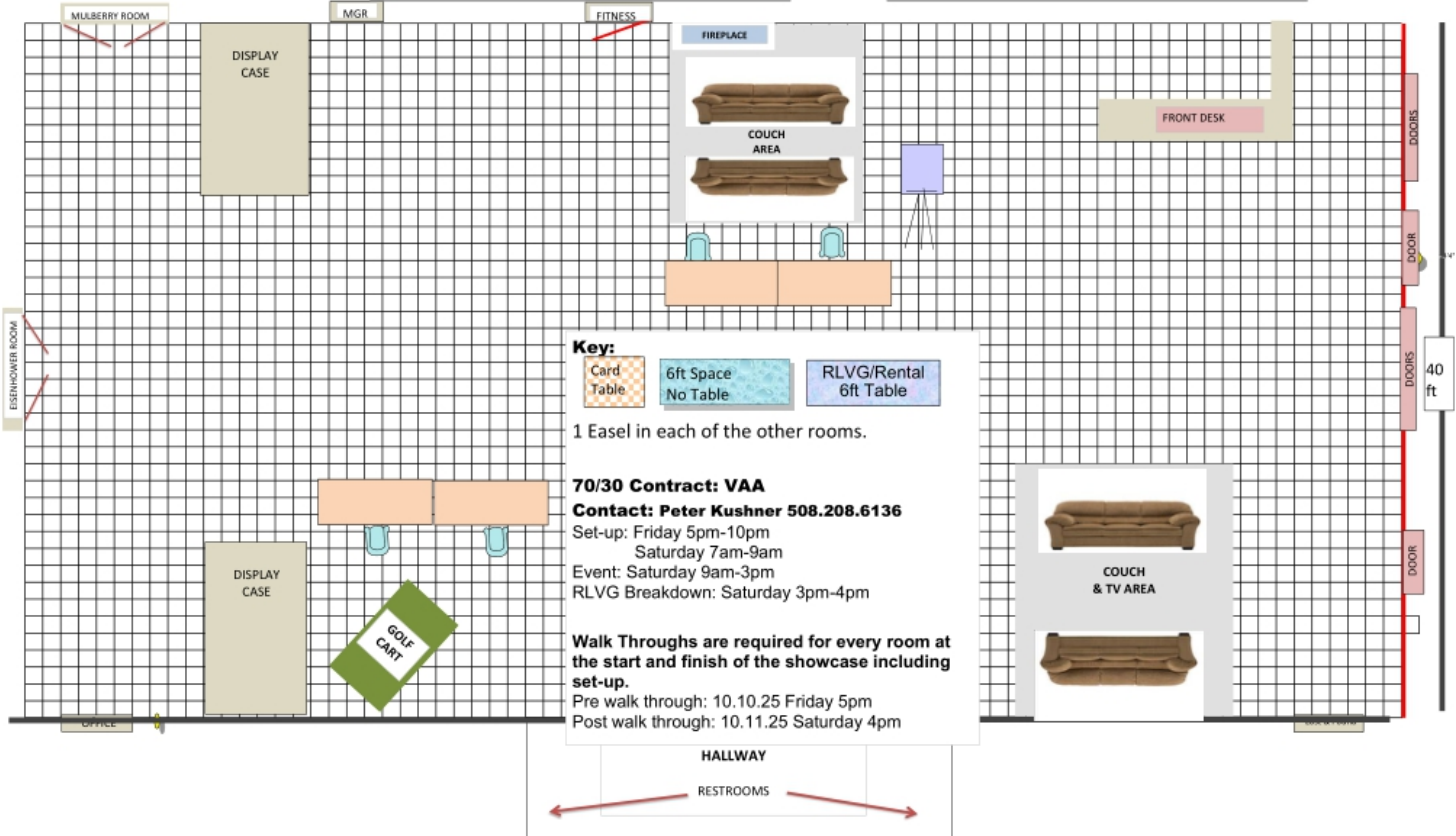

Saturday 10.11.25 Villages Art Association Showcase
 Set-up Friday 10.11.25 - 5pm
 4-6ft tables - 4 chairs - 1 easel
 9.16.25 version - Lifestyles Pending - DD

ROHAN Lobby

Saturday 10.11.25 Villages Art Association Showcase
 Set-up Friday 10.11.25 - 5pm
 3-6ft tables - 36-Card tables - 28 chairs -
 1 easel
 9.16.25 version - Lifestyles Pending - DD

ROHAN

Eisenhower

Saturday 10.11.25 Villages Art Association Showcase
 Set-up Friday 10.11.25 - 5pm
 23-6ft tables - 24 chairs - 1 easel
 9.16.25 version - Lifestyles Pending - DD

Rohan

Mulberry Room

Saturday 10.11.25 Villages Art Association Showcase
 Set-up Friday 10.11.25 - 5pm
 22-6ft card tables - 32 chairs - 1 easel
 9.16.25 version - Lifestyles Pending - DD

ROHAN

La Hacienda Room

Saturday 10.11.25 Villages Art Association Showcase
 Set-up Friday 10.11.25 - 5pm
 19-6ft tables - 22 chairs - 1 easel
 9.16.25 version - Lifestyles Pending - DD

ROHAN

Laurel Manor Room

Colony Cottage Room

Saturday 10.11.25 Villages Art Association Showcase
Set-up Friday 10.11.25 - 5pm
17-6ft tables - 24 chairs - 1 easel
9.16.25 version - Lifestyles Pending - DD

ROHAN

Savannah Room

Lake Miona Room