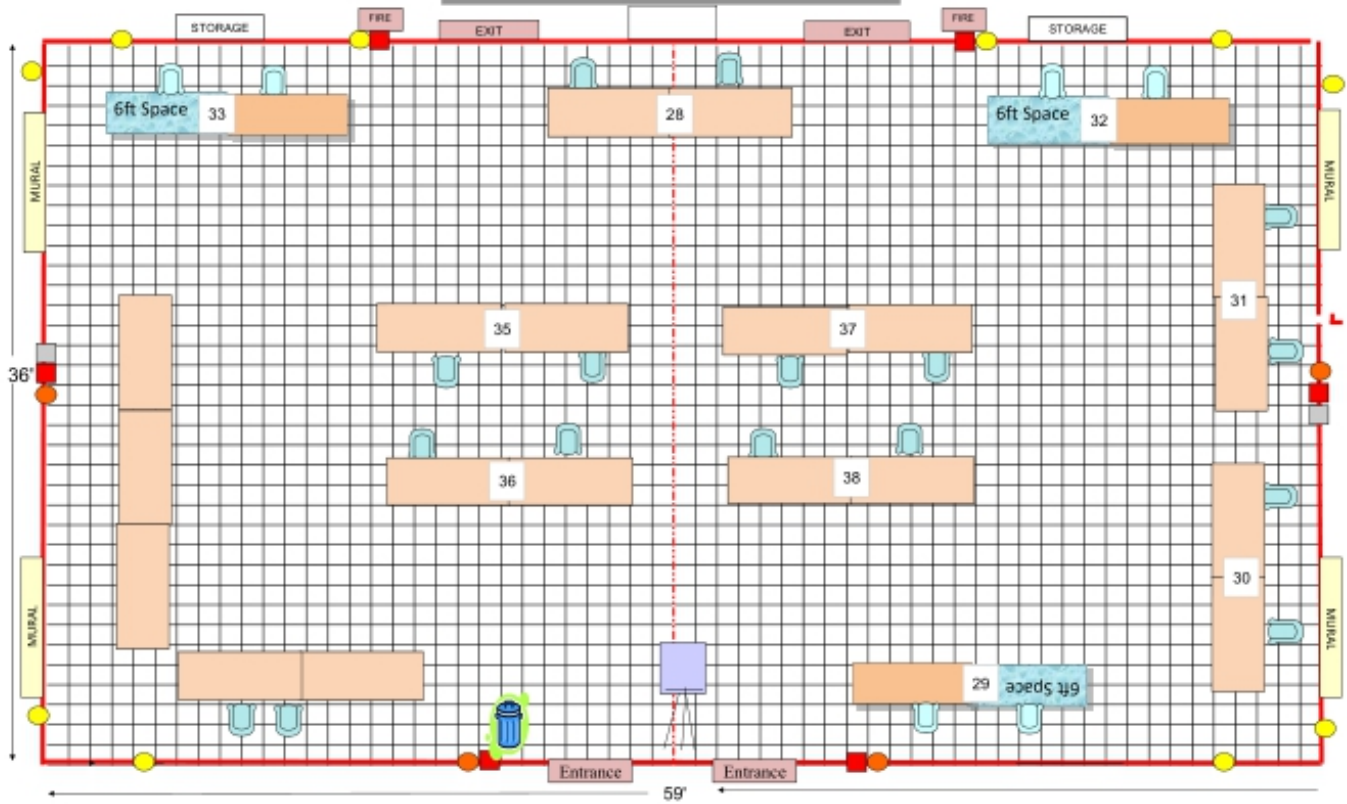

Saturday 10.11.25 Villages Art Association Showcase
 Set-up Friday 10.11.25 - 5pm
 4-6ft tables - 4 chairs - 1 easel
 9.16.25 version - Lifestyles Pending - DD

ROHAN Lobby

Saturday 10.11.25 Villages Art Association Showcase
 Set-up Friday 10.11.25 - 5pm
 3-6ft tables - 36-Card tables - 28 chairs -
 1 easel
 9.16.25 version - Lifestyles Pending - DD

ROHAN

Eisenhower

Saturday 10.11.25 Villages Art Association Showcase
 Set-up Friday 10.11.25 - 5pm
 23-6ft tables - 24 chairs - 1 easel
 9.16.25 version - Lifestyles Pending - DD

Rohan

Mulberry Room

Saturday 10.11.25 Villages Art Association Showcase
 Set-up Friday 10.11.25 - 5pm
 22-6ft card tables - 32 chairs - 1 easel
 9.16.25 version - Lifestyles Pending - DD

ROHAN

La Hacienda Room

Saturday 10.11.25 Villages Art Association Showcase
 Set-up Friday 10.11.25 - 5pm
 19-6ft tables - 22 chairs - 1 easel
 9.16.25 version - Lifestyles Pending - DD

ROHAN

Laurel Manor Room

Colony Cottage Room

Saturday 10.11.25 Villages Art Association Showcase
Set-up Friday 10.11.25 - 5pm
17-6ft tables - 24 chairs - 1 easel
9.16.25 version - Lifestyles Pending - DD

ROHAN

Savannah Room

Lake Miona Room