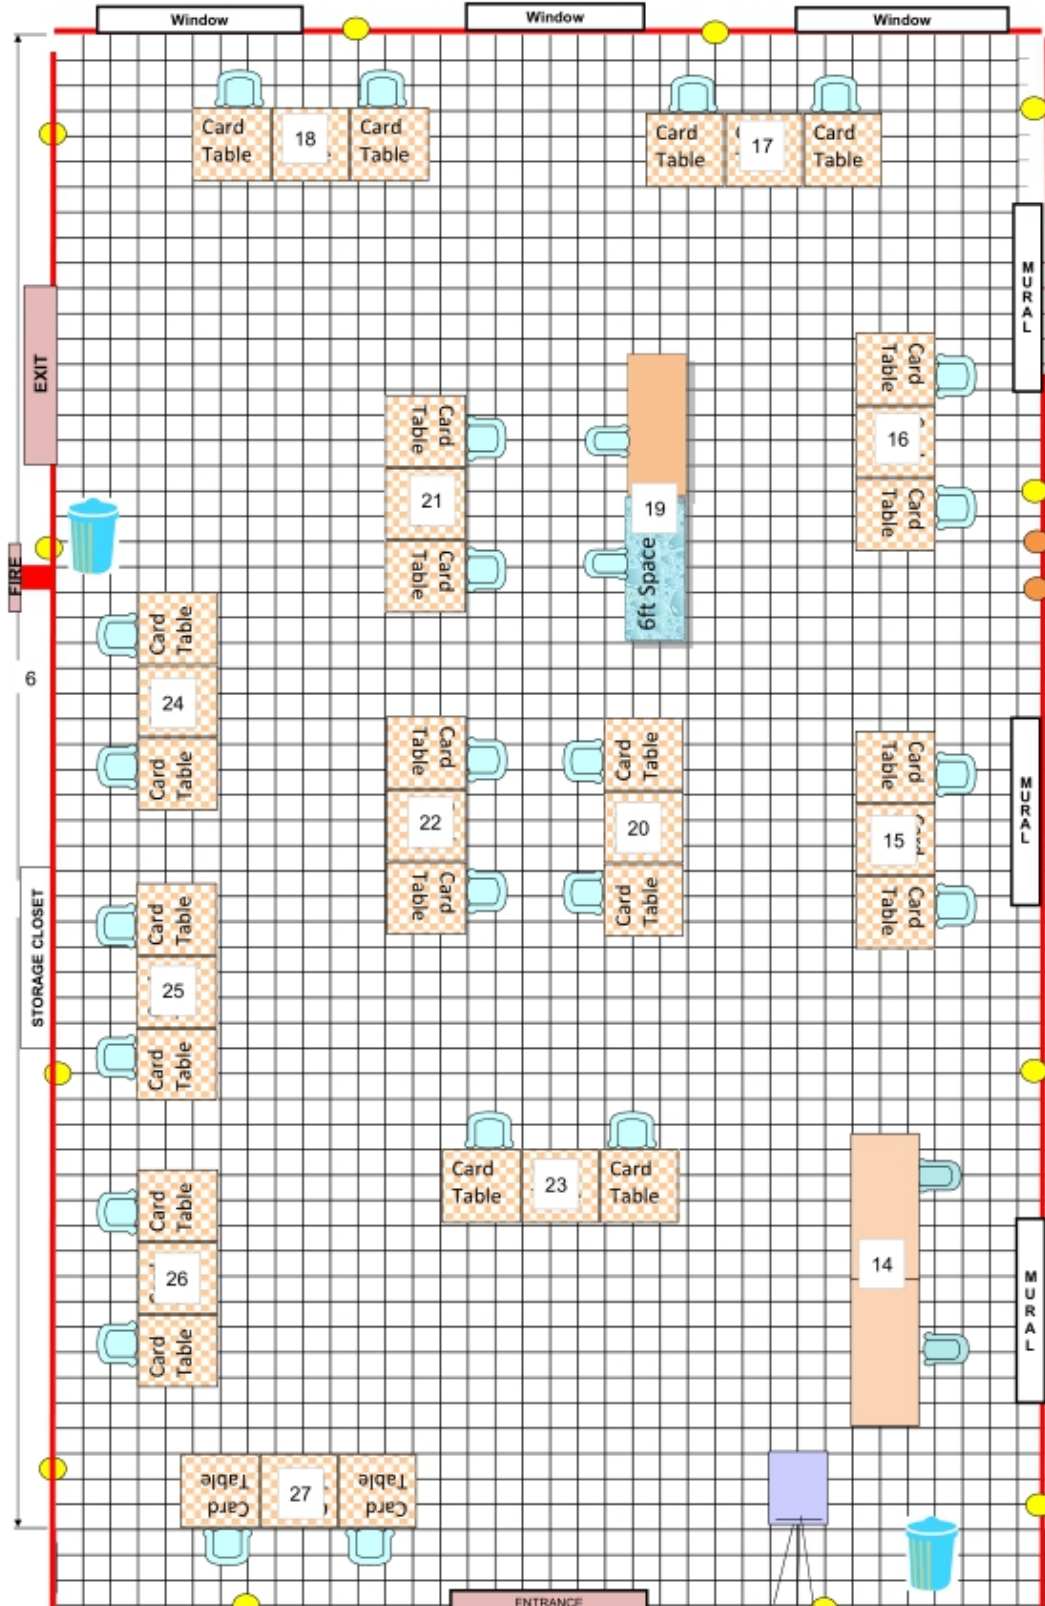

Saturday 10.11.25 Villages Art Association Showcase
 Set-up Friday 10.11.25 - 5pm
 4-6ft tables - 4 chairs - 1 easel
 9.16.25 version - Lifestyles Pending - DD

ROHAN Lobby

Saturday 10.11.25 Villages Art Association Showcase
 Set-up Friday 10.11.25 - 5pm
 3-6ft tables - 36-Card tables - 28 chairs -
 1 easel
 9.16.25 version - Lifestyles Pending - DD

ROHAN

Eisenhower

Saturday 10.11.25 Villages Art Association Showcase
 Set-up Friday 10.11.25 - 5pm
 23-6ft tables - 24 chairs - 1 easel
 9.16.25 version - Lifestyles Pending - DD

Rohan

Mulberry Room

Saturday 10.11.25 Villages Art Association Showcase
 Set-up Friday 10.11.25 - 5pm
 22-6ft card tables - 32 chairs - 1 easel
 9.16.25 version - Lifestyles Pending - DD

ROHAN

La Hacienda Room

Saturday 10.11.25 Villages Art Association Showcase
 Set-up Friday 10.11.25 - 5pm
 19-6ft tables - 22 chairs - 1 easel
 9.16.25 version - Lifestyles Pending - DD

ROHAN

Laurel Manor Room

Colony Cottage Room

Saturday 10.11.25 Villages Art Association Showcase
Set-up Friday 10.11.25 - 5pm
17-6ft tables - 24 chairs - 1 easel
9.16.25 version - Lifestyles Pending - DD

ROHAN

Savannah Room

Lake Miona Room