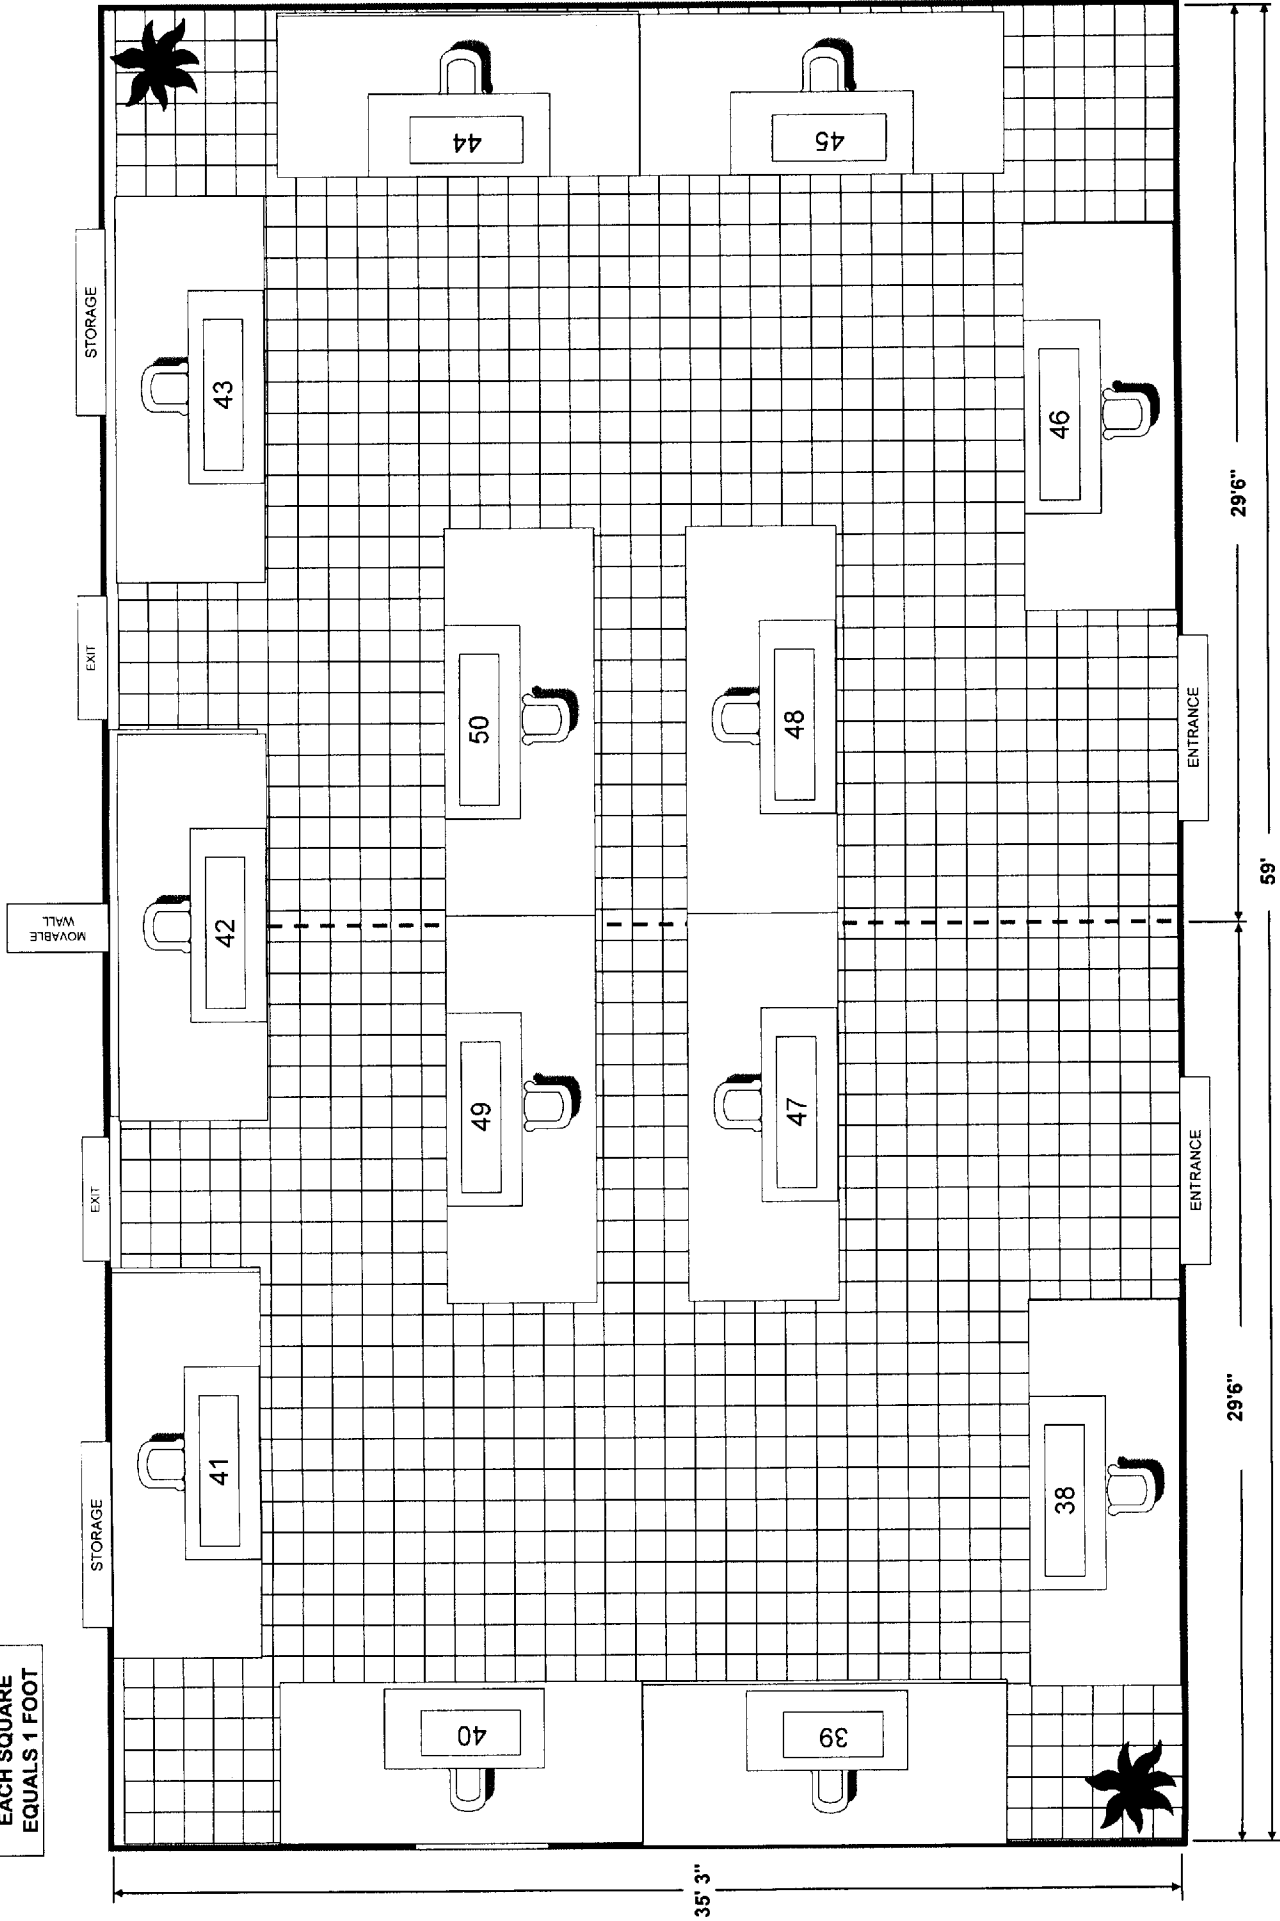

VAA Art Show Adams Room

VAA Art Show Grant Room

EACH SQUARE EQUALS 1 FOOT

59' x 36.5'

VAA Art Show Monroe -Madison Room

EACH SQUARE
EQUALS 1 FOOT

VAA Art Show Washington- Jefferson

EACH SQUARE
EQUALS 1 FOOT

VAA Art Show Lincoln Room