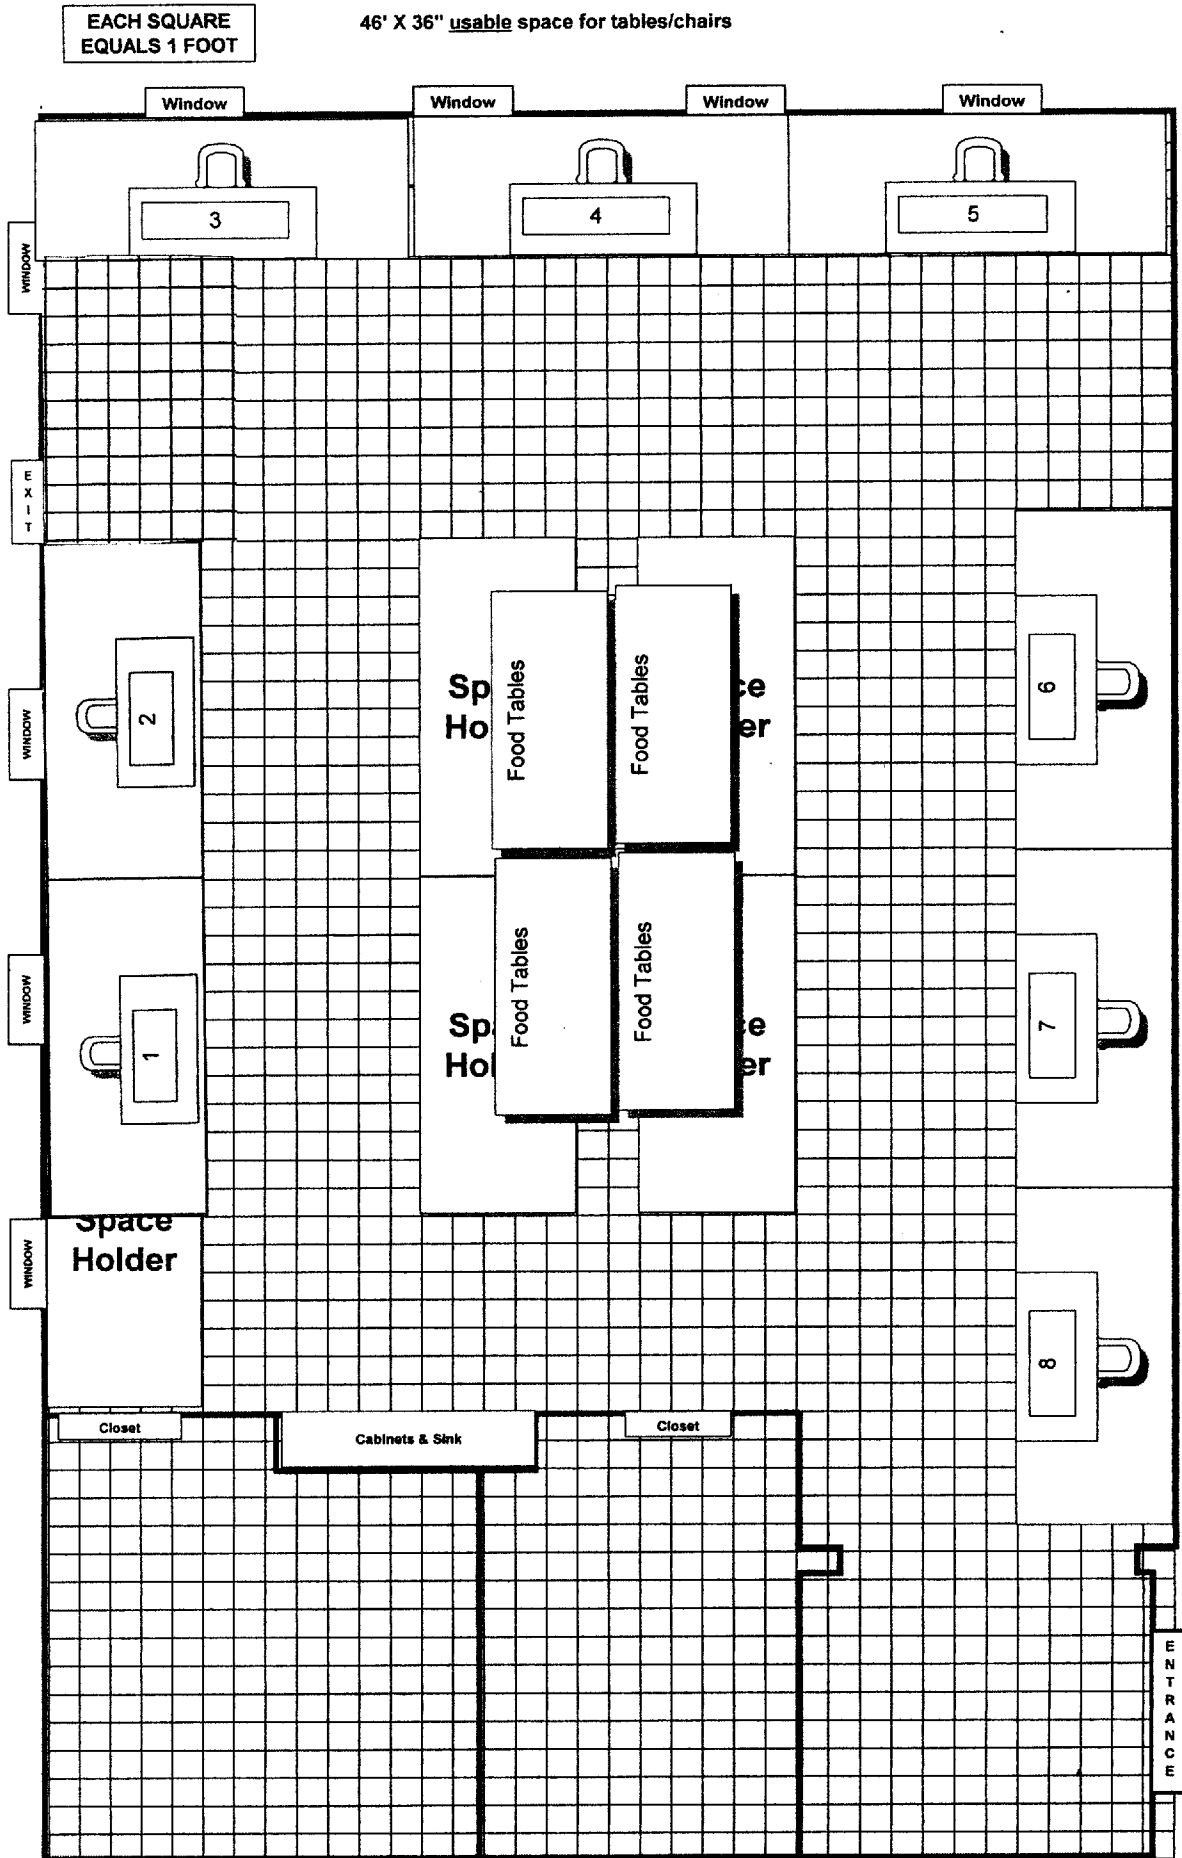

VAA Art Show Adams Room

VAA Art Show Grant Room

EACH SQUARE EQUALS 1 FOOT

59' x 36.5'

VAA Art Show Monroe -Madison Room

EACH SQUARE
EQUALS 1 FOOT

VAA Art Show Washington- Jefferson

EACH SQUARE
EQUALS 1 FOOT

VAA Art Show Lincoln Room