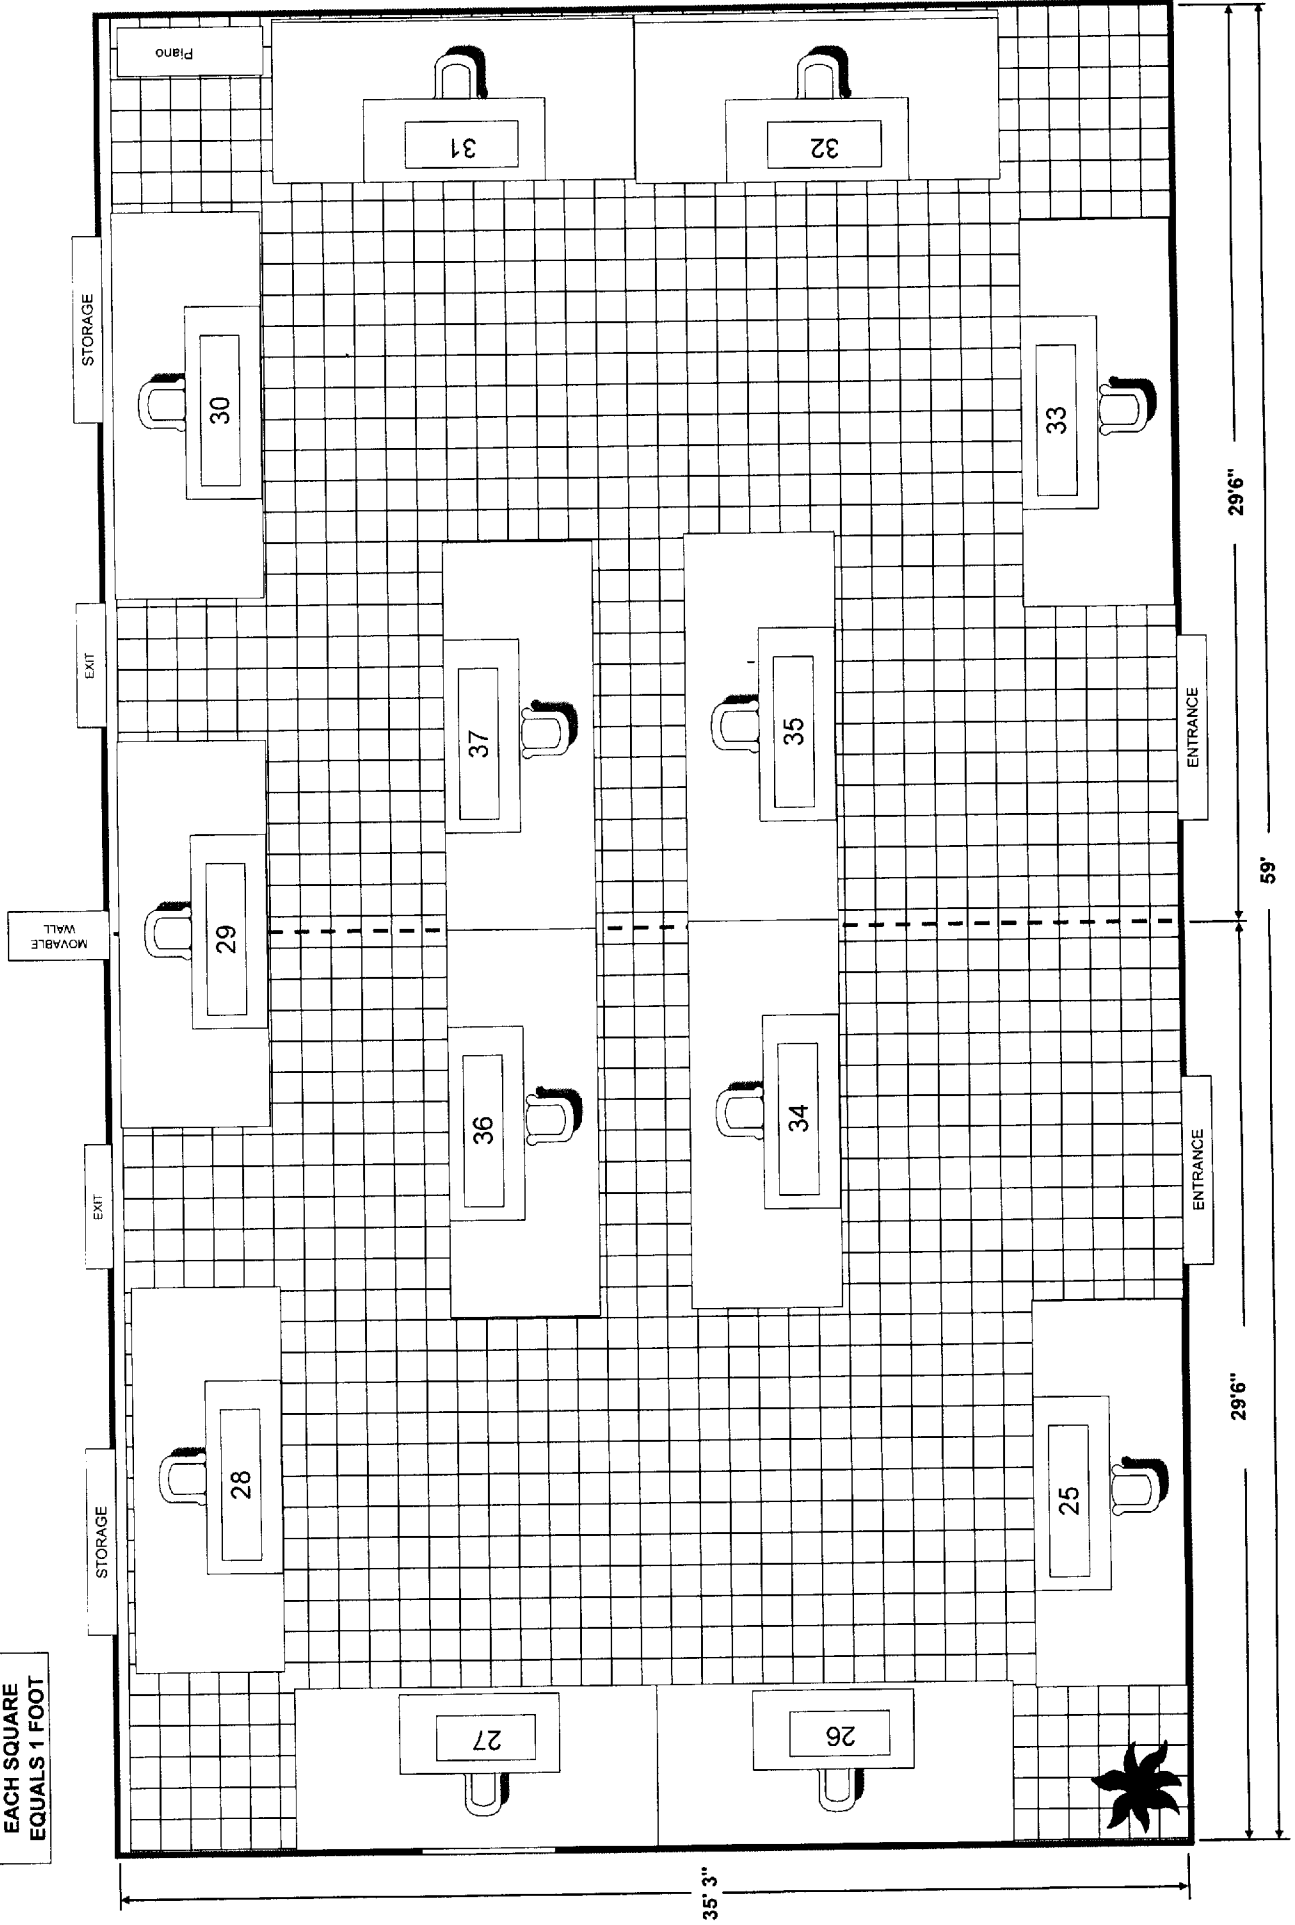

VAA Art Show Adams Room

VAA Art Show Grant Room

EACH SQUARE EQUALS 1 FOOT

59' x 36.5'

VAA Art Show Monroe -Madison Room

EACH SQUARE
EQUALS 1 FOOT

VAA Art Show Washington- Jefferson

EACH SQUARE
EQUALS 1 FOOT

VAA Art Show Lincoln Room